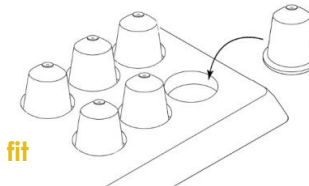

370mm

30mm

460mm

252mm

40mm

**Housekeeping feature:**  
Easy wipe-clean curved contour edges

**Size:**  
460 x 370 x 40mm  
(height incl. kettle 252mm)

**Compartments:**  
For tea bags: 125 x 70 x 25mm (2x)  
For sugar/milk sticks: 150 x 40 x 25mm (1x)  
For coffee capsules: ø 40mm (6x)