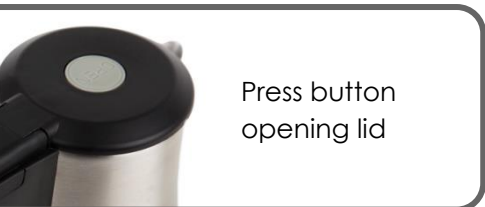

Size tray:
460 x 370 x 40mm
(height incl. kettle 212mm)

Size compartments:
For tea bags: 125 x 70 x 25mm (2x)
For sugar/milk sticks: 150 x 40 x 25mm (1x)
For coffee capsules: ø 40mm (6x)

On/off button
(auto shut-off)

304 brushed stainless steel

Press button opening lid

Removable anti-lime filter

Integrated kettle with anti-theft

Unique feature:

This tray provides enough space for luxury storage of a Nespresso machine (model INISSIA, PIXIE or CITIZ) - max. space 370 x 130mm