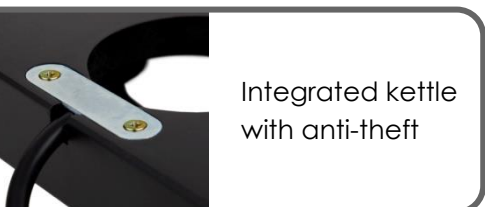

Size tray:
460 x 370 x 40mm
(height incl. kettle 212mm)

Size compartments:
For tea bags: 125 x 70 x 25mm (2x)
For sugar/milk sticks: 150 x 40 x 25mm (1x)
For coffee capsules: ø 40mm (6x)

On/off button
(auto shut-off)

304 brushed stainless steel

Press button opening lid

Removable anti-lime filter

Integrated kettle with anti-theft

Unique feature:

This tray provides enough space for luxury storage of a Nespresso machine (model INISSIA, PIXIE or CITIZ) - max. space 370 x 130mm